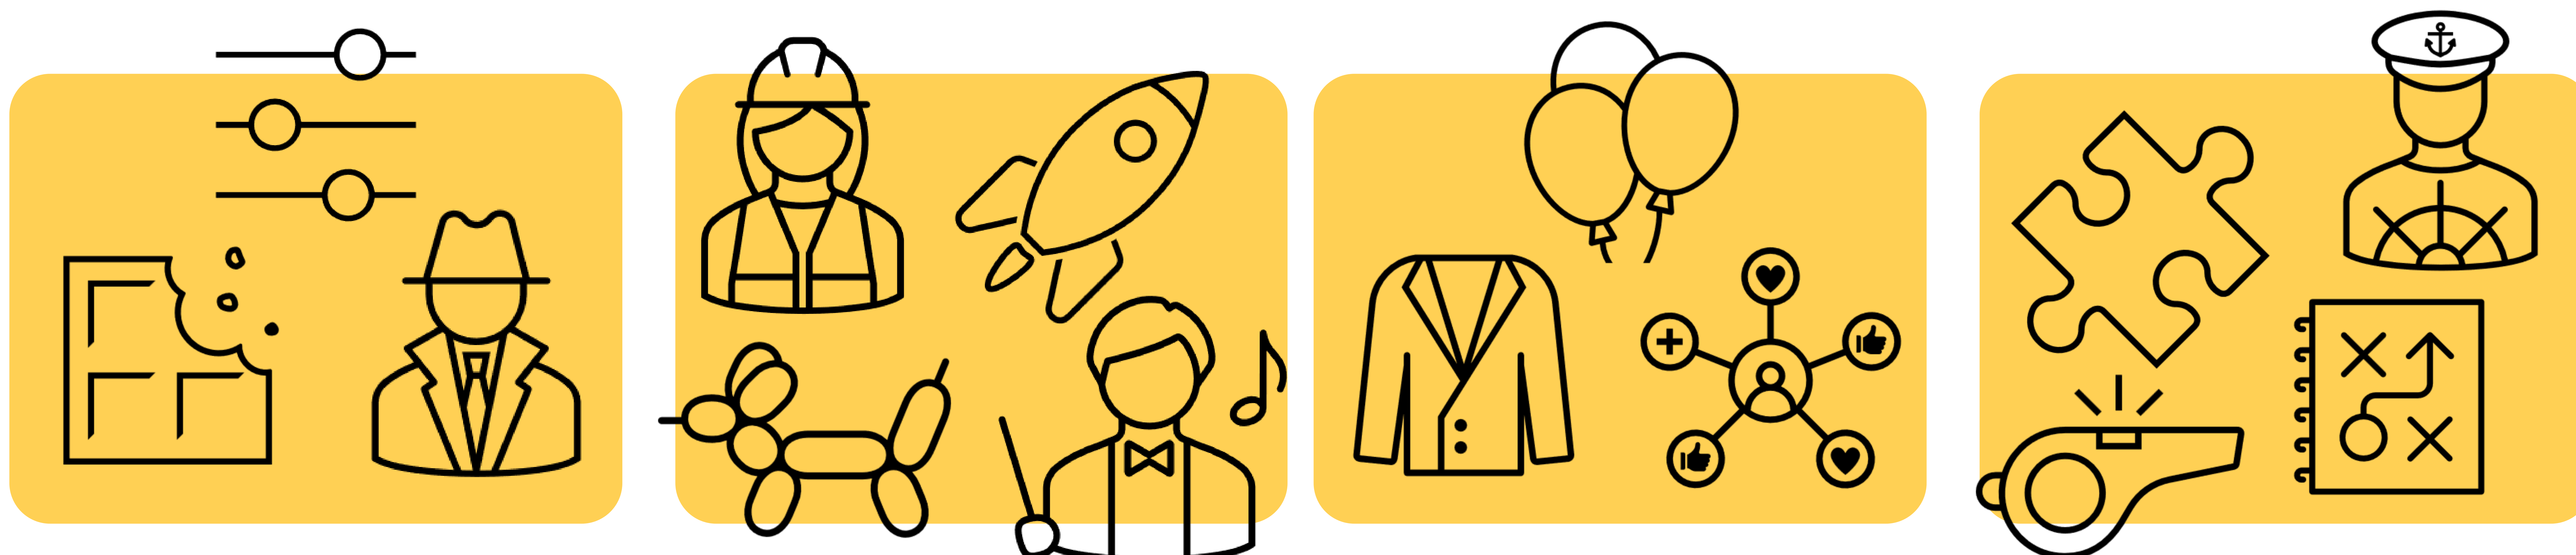

If you like the quiz, **register to access** employers, opportunities and learning resources

<https://digitalsouthwest.org.uk>

**South West
CONNECTOR**