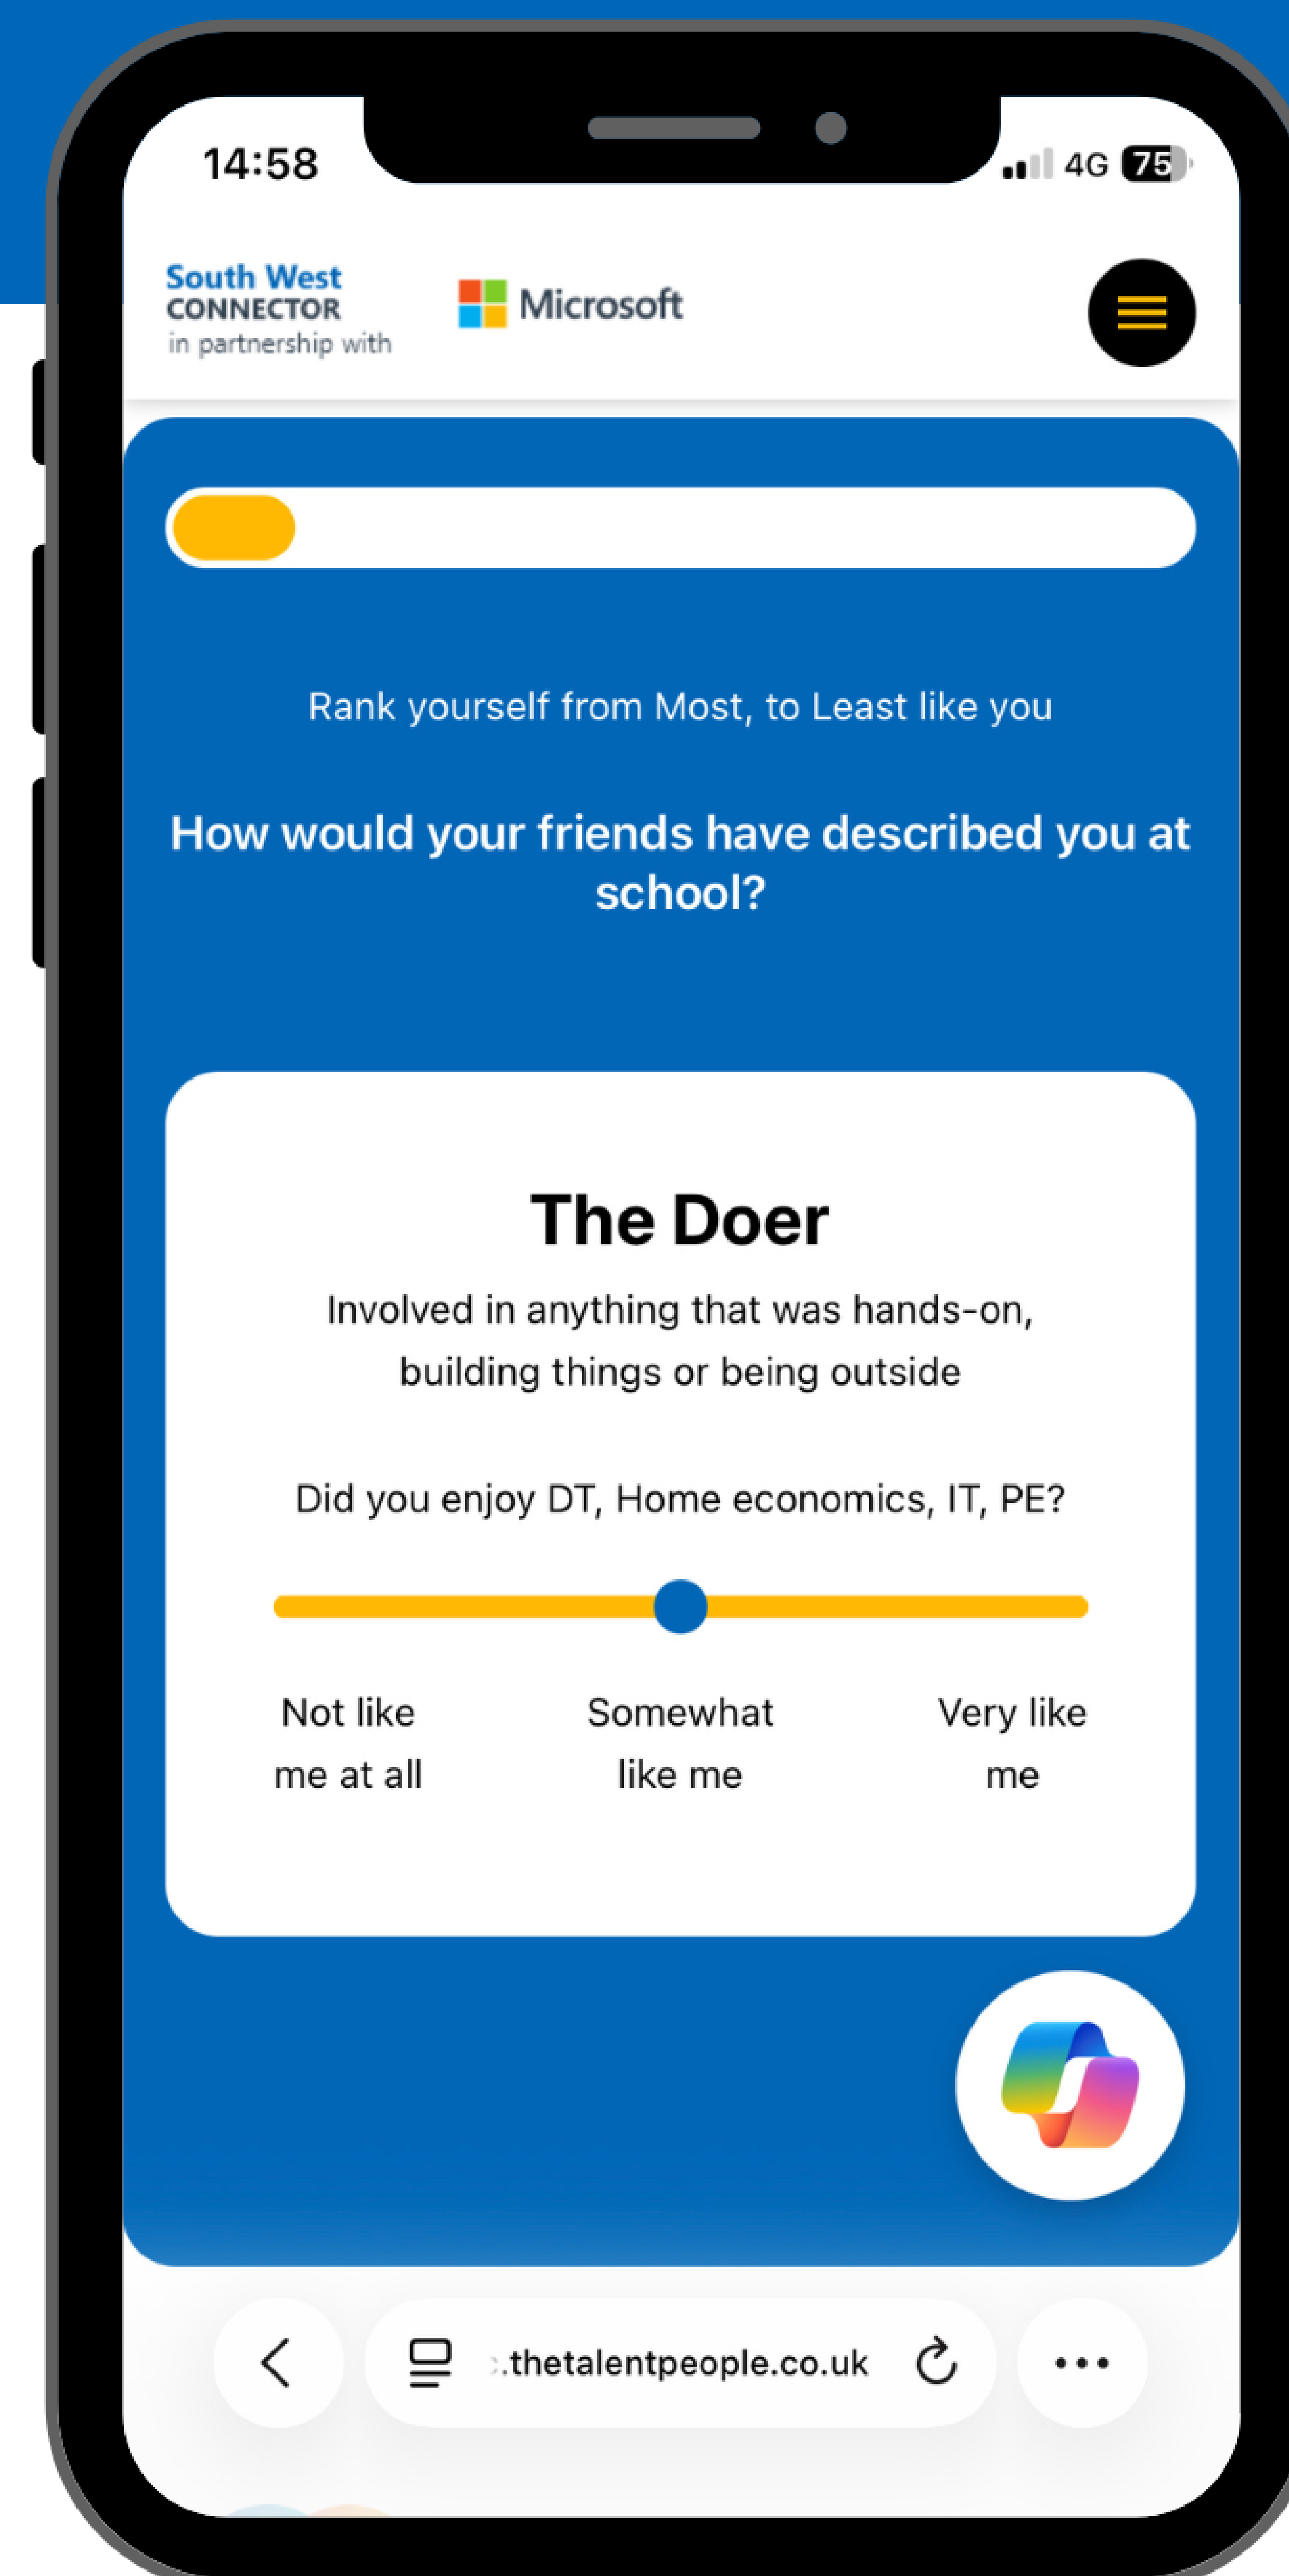

# Careers Quiz

Providing guidance in the Digital Sector

The Careers Quiz is designed to help your students find their place in the digital careers space.

In just **5 minutes**, the Connector Careers Quiz will analyse your students' personality and **recommend a career path**.

You don't need an account to take the quiz - it's **open to everyone!**

Upon completion, the quiz assigns a 'persona' which can then be used to guide your students' job search and find their perfect match!